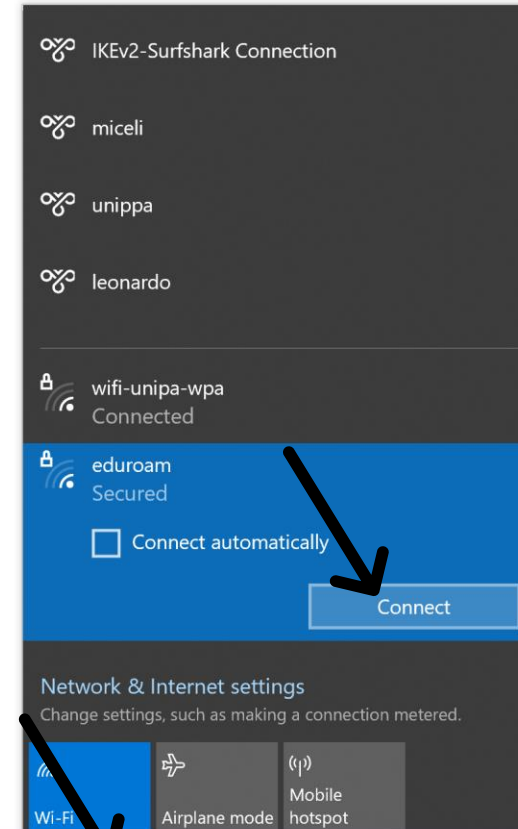

Guide to eduroam wifi connection

1. Please click on the wifi connection and choose the eduroam network

Enter your credentials:
Username (the correct format is : name.surname)
And password

Cerca

- Amazon
- Booking.com
- AliExpress
- Leonardo
- Università degli
- Roundcube We...
- EGroupware [A...
- Kimai - Time T...
- Login < Zagara ...
- Aggiungi scor...

leonardo
No Internet

Vodafone-WiFi

wifi-unipa-wpa

eduroam
Secured

Enter your user name and password

name.surname

Password

OK Cancel