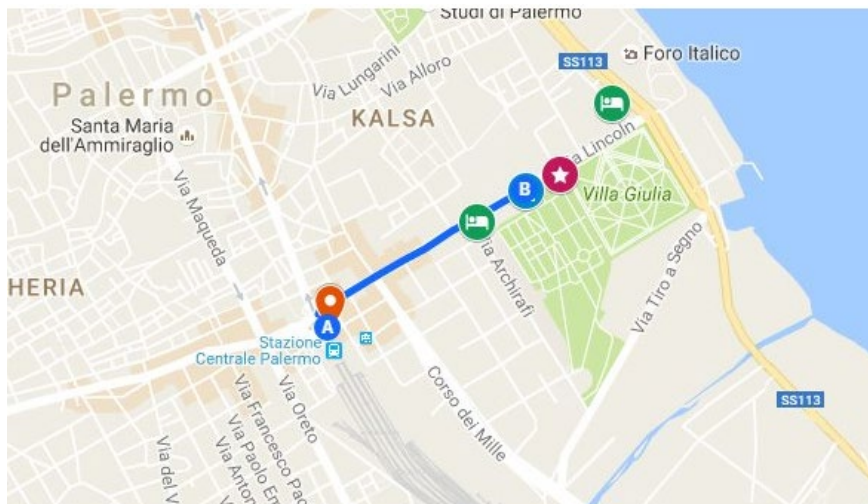

XVII Summer School

on Advanced Biotechnology

September 4 - 6, 2023

Botanical Garden, Aula Maggio Dpt. STEBICEF Palermo, Italy

How to reach Orto Botanico

From Falcone Borsellino airport you can reach the Central Railway Station of the city (Palermo centrale) by :

- Prestia and Comandè bus (bus stop is outside the airport, 50 meters to the right)
- Metro line A from the airport to the Central Railway Station

From Central Railway Station you can reach Hotel Villa Archirafi, Botanical Garden and NH Hotel along Via Lincoln.

Venue: UNIPA, Orto Botanico, Via Lincoln 2